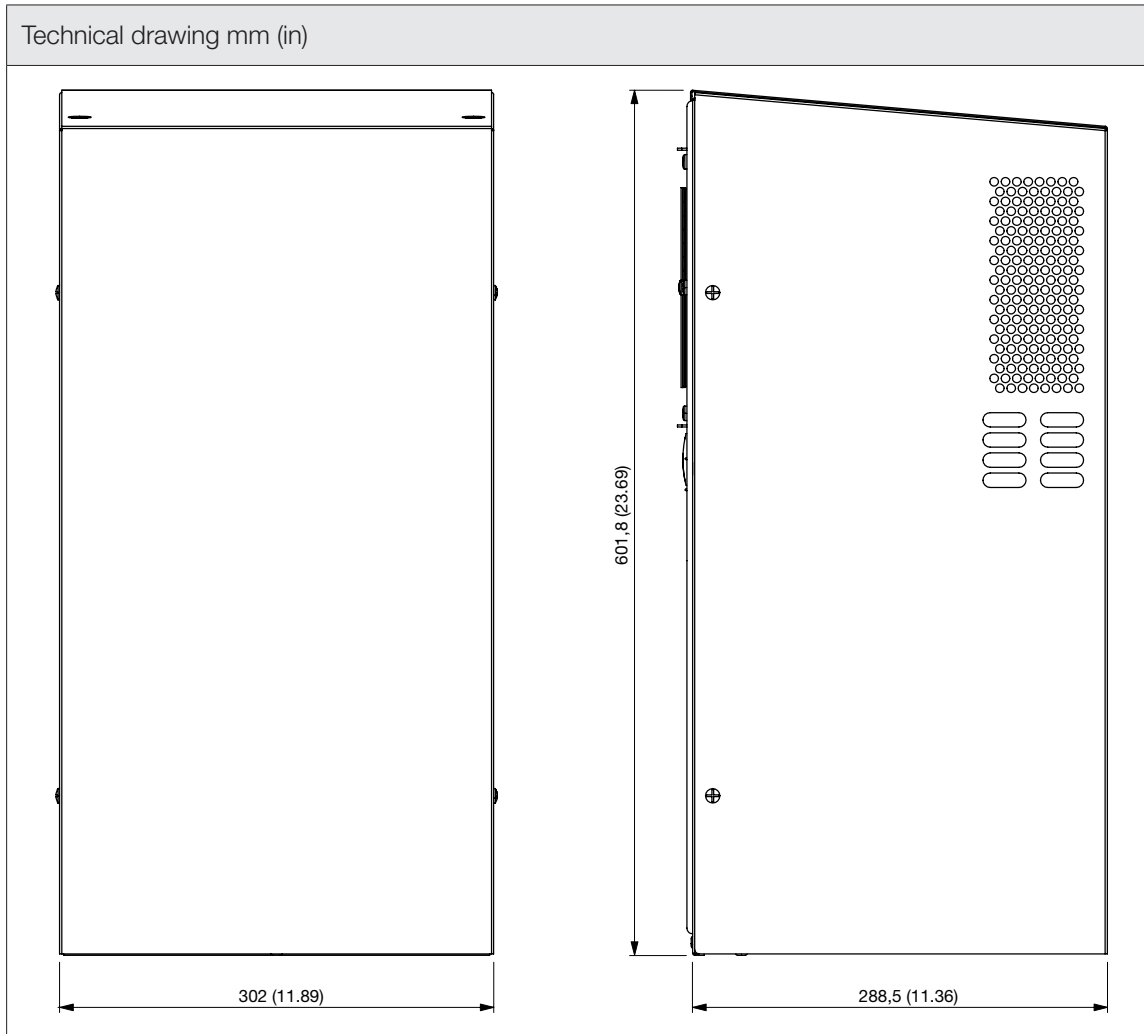

Technical data		
APPROVALS		
Approvals	CE; UKCA	
PERFORMANCE		
Cooling Capacity L35L35	855/935	W
	2917/3190	BTU/hr
Cooling Capacity L35L50	685/715	W
	2337/2440	BTU/hr
ELECTRICAL DATA		
Rated Voltage	230	V a.c.
Rated Current	2.9/3.2	A
Rated Power L35L35	395/455	W
Rated Power L35L50	445/535	W
Frequency	50/60	Hz
Max Current	17	A
Fuse T	6	A
GENERIC DATA		
Casing Material	Painted Steel	
RAL Number	7035	
Electrical Connection	Connector	
Refrigerant Number	R134a	
Refrigerant Charge	250	g
Maximum Allowable Pressure	HP 2.4/LP 0.6	MPa

CCU08A231WNOUX

outdoor

> CONTACT US

Image is for illustrative purpose only. All specifications, data and drawing are subject to change without notice. Please refer to our terms of sales including our warranty and limited liabilities clauses.