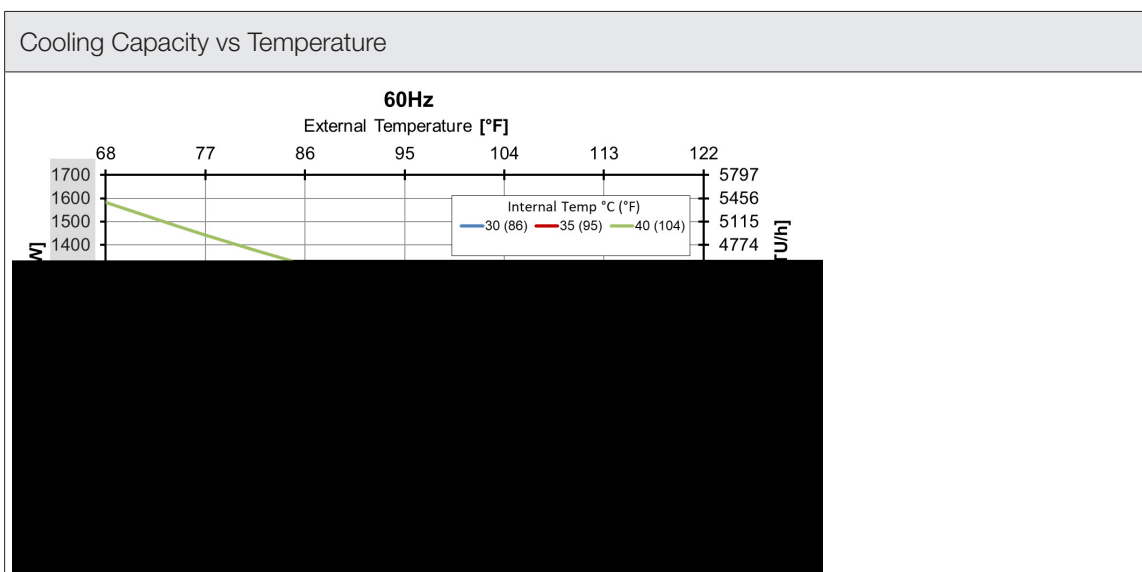

CCU08A231WNOUX

outdoor

> CONTACT US

Image is for illustrative purpose only. All specifications, data and drawing are subject to change without notice. Please refer to our terms of sales including our warranty and limited liabilities clauses.