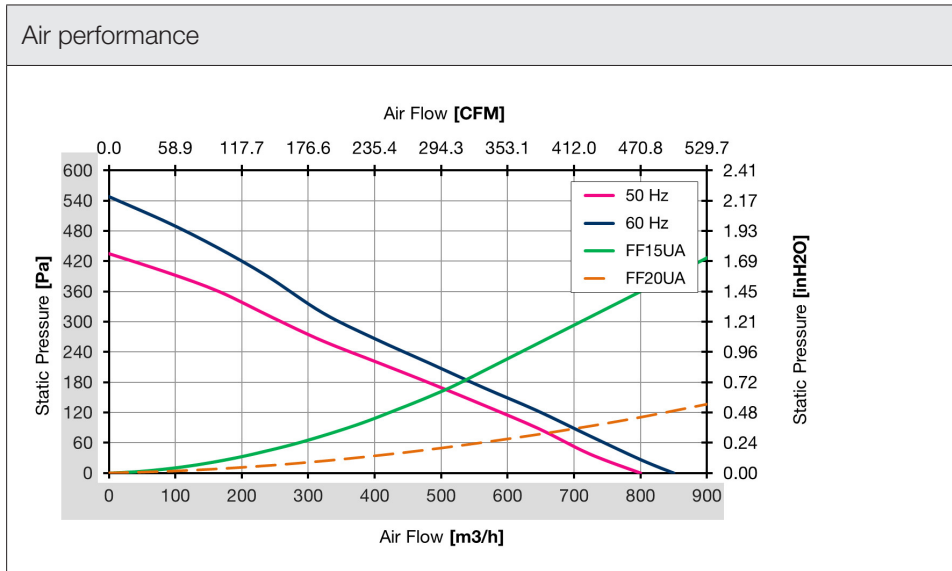

T22U230B

standard with fan

> CONTACT US

Technical drawing mm (in)

Mounting cut-out mm (in)

Image is for illustrative purpose only. All specifications, data and drawing are subject to change without notice. Please refer to our terms of sales including our warranty and limited liabilities clauses.