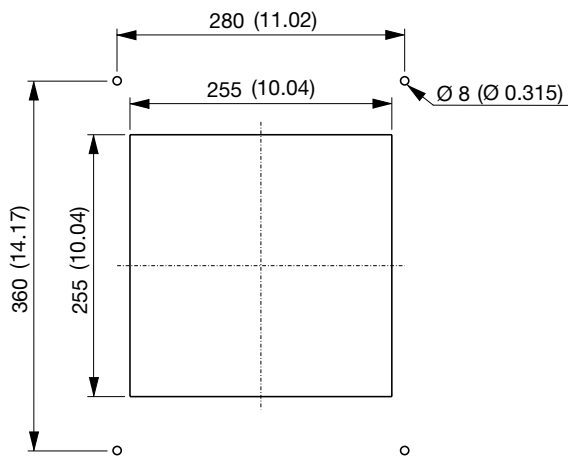

T22U230B

standard with fan

> CONTACT US

Technical drawing mm (in)

Mounting cut-out mm (in)

Image is for illustrative purpose only. All specifications, data and drawing are subject to change without notice. Please refer to our terms of sales including our warranty and limited liabilities clauses.