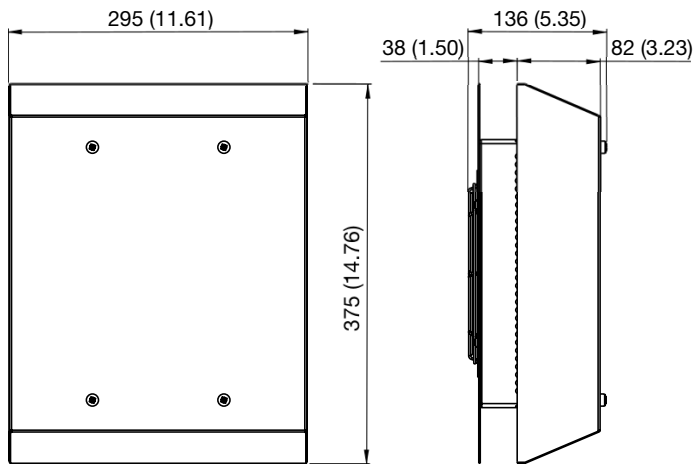

T22U230B

standard with fan

> CONTACT US

Technical data		
Wires Section	1	mm ²
Fan Noise	72/73	dB(A)
ENVIRONMENTAL AND THERMAL DATA		
IP Protection Degree	IP23	
Operating Temperature	-20÷60	°C
	-4÷140	°F
Storage Temperature	-30÷70	°C
	-22÷158	°F

Image is for illustrative purpose only. All specifications, data and drawing are subject to change without notice. Please refer to our terms of sales including our warranty and limited liabilities clauses.

T22U230B

standard with fan

> CONTACT US

Technical drawing mm (in)

Mounting cut-out mm (in)

Image is for illustrative purpose only. All specifications, data and drawing are subject to change without notice. Please refer to our terms of sales including our warranty and limited liabilities clauses.