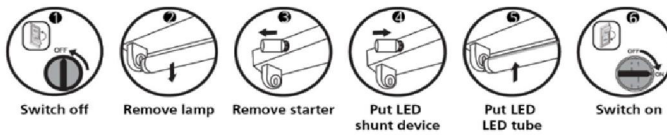

Installation Procedure for Replacement :

OR

Installation by Connect directly to L-N

Specification Features

- Polycarbonate Tube
- 240° emitting area and 170° beam angle
- Long lifetime : more than 40,000 hrs
- Built-in LED current-control driver
- UV and IR radiation can be avoided
- Mercury-Free
- Easy for installation
- Fixed Cap
- Supply with LED Starter